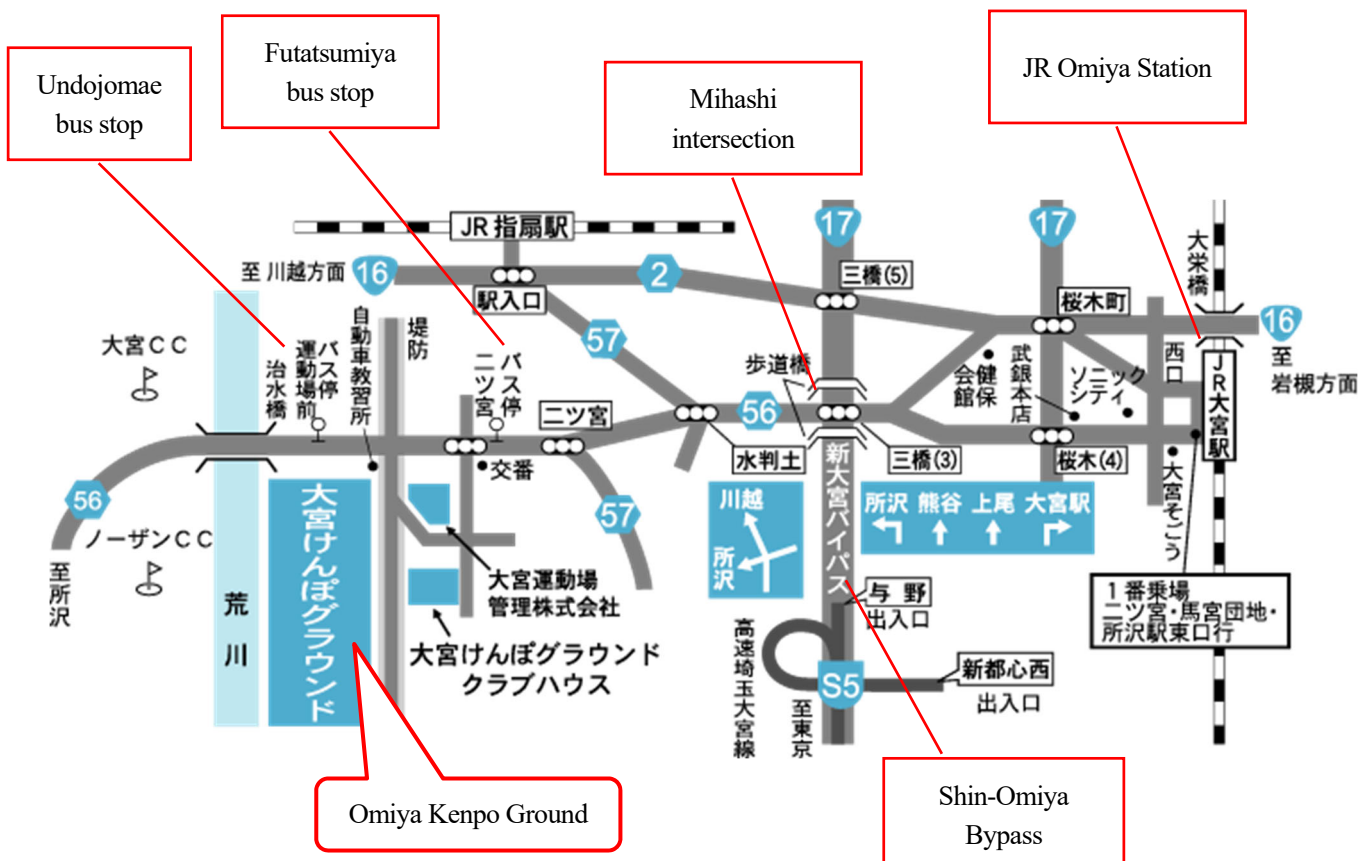

To the Ground: Board the Seibu Bus from Bus Stop 1 at the Omiya Station west exit (approximately 20 minutes).

Board a bus for <LaLaport Fujimi> or <Mamiya Danchi> and get off at the Undojomae stop.

* Note that only buses marked “ら” or “馬” on the timetable go to the Undojomae stop.

Board a bus for <Futatsumiya>, get off at the Futatsumiya stop (last stop), and walk for five minutes to the Ground.

From the Ground: Board the Seibu Bus from the Futatsumiya or Undojomae stop.

From Futatsumiya, board a bus for <Omiya Station West Exit> and get off at the Omiya Station West Exit stop (last stop).

* Buses make frequent stops here. This stop is located near the Clubhouse.

From Undojomae, board a bus for <Omiya Station West Exit> and get off at the Omiya Station West Exit stop (last stop).

* Buses make relatively infrequent stops here. This stop is located near the Ground.

By car

Turn in the Tokorozawa direction at the Mihashi intersection on the Shin-Omiya Bypass of National Hwy. 17.

[Reception location on the day of use]

On the day of use, present your Use Ticket and original health insurance card at the following reception location. Relatives of insured persons and former insured persons using the facility on weekdays unaccompanied by the Society's insured persons must present their Use Tickets and IDs.